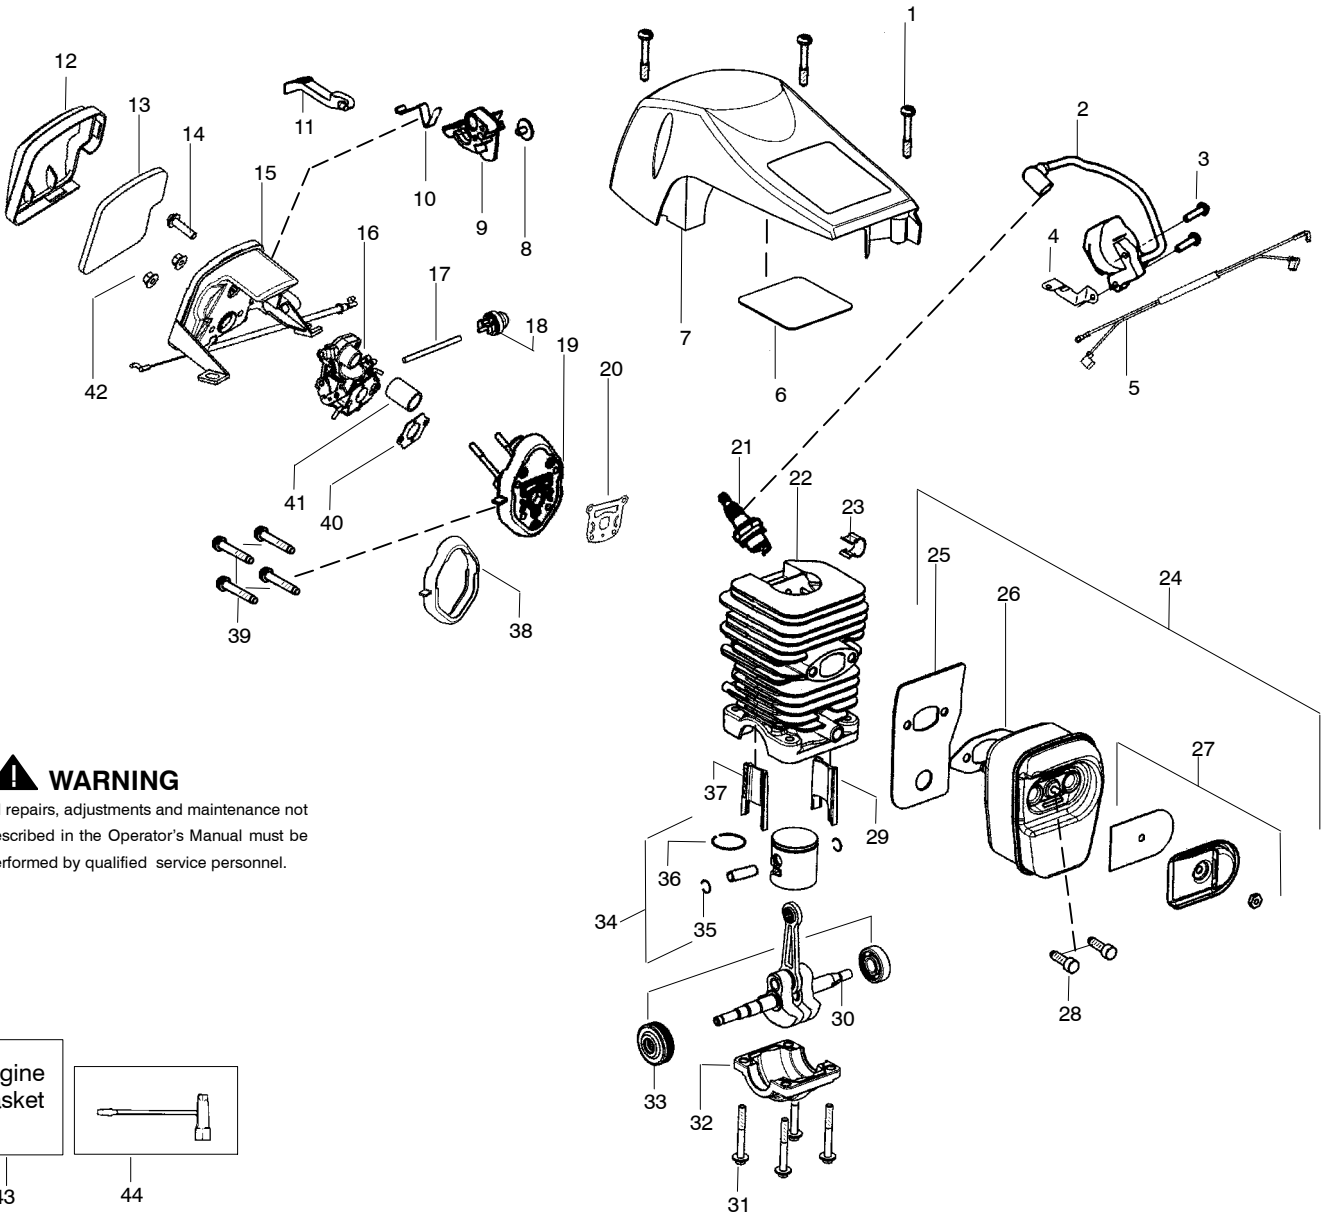

WARNING
All repairs, adjustments and maintenance not described in the Operator's Manual must be performed by qualified service personnel.

Ref.	Part No.	Description	Ref.	Part No.	Description	Ref.	Part No.	Description
1.	530016153	Screw	21.	952030150	Accy-Spark Plug (RCJ-7Y)	41.	530057926	Tube-Intake
2.	545115801	Module-Ignition	22.	530071884	Kit-Cylinder (Incl. 29,37)	42.	530016101	Nut-Carb.
3.	530016432	Screw	23.	530058660	Clip-High Tension Lead	43.	530071894	Kit-Gasket (Incl. 20,26,38,40)
4.	530058661	Strap-Ground	24.	545081801	Kit-Muffler (Incl. 25,26,27,28)	44.	530031135	Scrench
5.	530057943	Assy-Wire Harness	25.	530057942	Backplate-Muffler	Not Shown		
6.	530059006	Reflector-Tape	26.	530071894	Gasket-Muffler (kit)	---		Manual-Operator
7.	545045801	Shield-Cylinder(Incl.1,6)	27.	545081701	Kit-Spark Arrestor	✓	115294110	Scan
8.	530016080	Screw	28.	530016338	Bolt-Muffler	✓	115294226	Euro 1
9.	530057891	Lever-Ignition Switch	29.	545015301	Assy-Left (black) Cyl.	✓	115294326	Euro 2
10.	530057908	Spring-Ignition Switch	30.	545112901	Assy-Crankshaft/Rod	✓	115294626	Euro 3
11.	530059399	Knob-Choke	31.	530016417	Bolt	✓	115294726	Euro 4
12.	530059001	Cover-Air Filter	32.	530057941	Cap-Crankcase	✓	115294826	Euro 5
13.	530057869	Filter-Air	33.	530056363	Assy-Bearing/Seal	✓	115294956	Russian
14.	530016425	Screw	34.	530071883	Kit-Piston (Incl. 35,36)	✓	115295076	Turkish
15.	545046901	Housing-Air Filter w/cable	35.	530015697	Retainer-Piston Pin	✓	545083604	Decal-CE
16.	---	Carburetor	36.	530038729	Ring-Piston	✓	545091701	Case-(body)
17.	545070601	Zama W26 (Incl. 18)	37.	545015401	Insert-Right (gray)Cyl.	✓	545054101	Case-(scabbard)
18.	530069247	Kit-Fuel Line (Small)	38.	530071894	Seal-Adaptor (kit)	✓	530164048	Case-(L & R ends)
19.	530047721	Bulb-Purge "snap-in"	39.	530016426	Screw	✓	530164050	Case-(Latch)
20.	530071889	Kit-Carb. Adaptor (Incl. # 20,38,41)	40.	530071894	Gasket-Carb. (kit)			
20.	530071894	Gasket-cyl. (kit)						

✓ = NEW PART NUMBER FOR THIS IPL   * = REFER TO THE SERVICE REFERENCE INDICATED FOR MORE INFORMATION. (LOCATED AT END OF IPL)